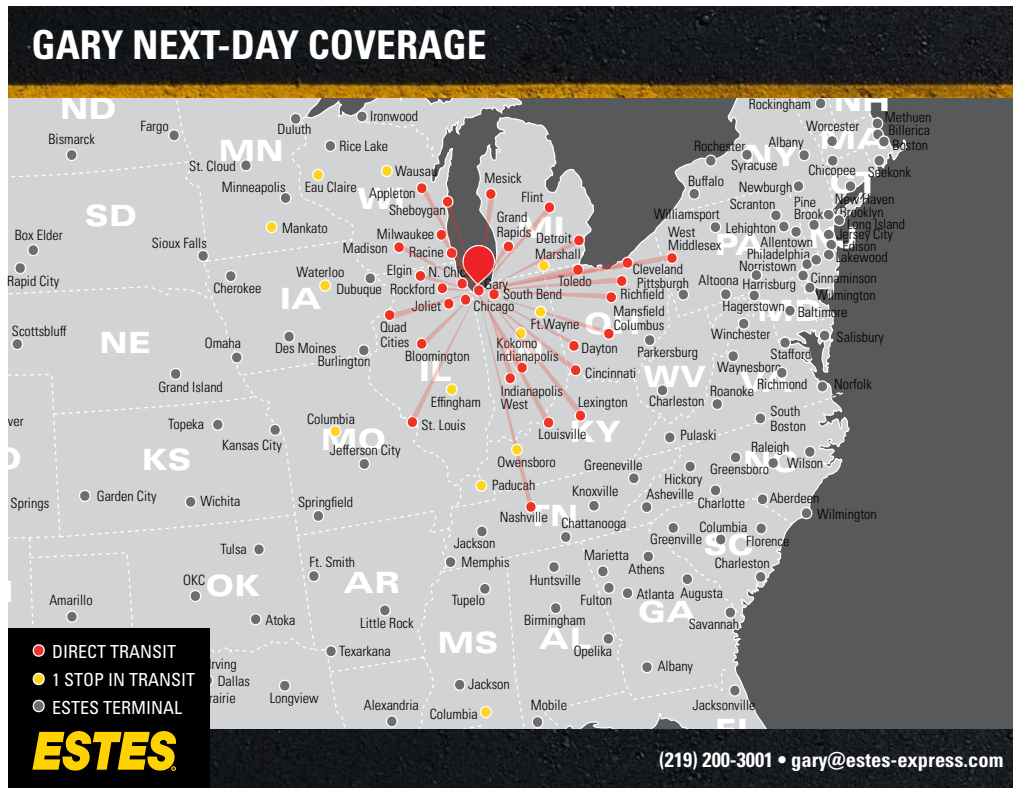

# SHORT-HAUL FREIGHT SHIPPING

Gary, IN

As one of our 26 hub terminals, Estes' [Gary facility](#) serves as a central node in our transportation network. With its 103 doors and advanced sorting and routing technology, the Gary hub processes shipments from multiple origins, then redistributes them for direct runs to and from major U.S. cities like Chicago, Indianapolis, Nashville, Cincinnati, and more!

Ready to make a [short-haul](#) shipment? Whether you're shipping out of our Gary terminal, or to or from any of its direct points, you'll enjoy:

- » Direct lanes that run every night like clockwork
- » Reduced freight handling and superior reliability
- » Dependable transit times for additional peace of mind

[Learn more](#) about our vast hub-and-terminal network and comprehensive short-haul coverage or give your account manager a call today!

**From short-haul to long-haul, Estes does it all.**